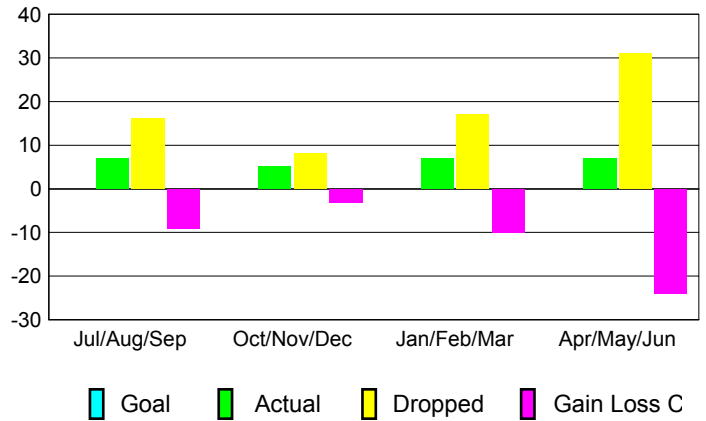

Club Results 2012-2013
Goal, New, Dropped, Gain/Loss

YTD Status Quo Clubs 2012-2013

Status Quo Clubs Compared to Status Quo Members

Club Gain/Loss 2012-2013

MEMBERSHIP

| Month | Net Memb Goal | Actual New Memb | Actual Dropped Memb | Gain/Loss of Memb |
|------------------|---------------|-----------------|---------------------|-------------------|
| 2012-2013 | | | | |
| Jul/Aug/Sep | | 7 | 16 | -9 |
| Oct/Nov/Dec | | 5 | 8 | -3 |
| Jan/Feb/Mar | | 7 | 17 | -10 |
| Apr/May/Jun | | 7 | 31 | -24 |
| Totals | | 26 | 72 | -46 |

Membership Results 2012-2013
Goal, New, Dropped, Gain/Loss

Gender Comparison 2012-2013

Membership Gain/Loss 2012-2013